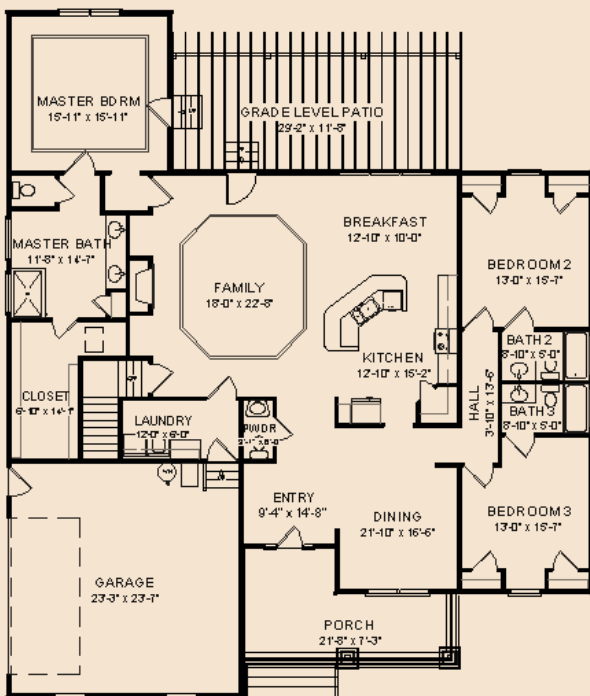

# The Redbud

2835 Total SQ FT  
2470 SQ FT 1st Floor  
365 SQ FT Bonus Room  
PLUS  
584 SQ FT Garage  
200 SQ FT Porch  
339 SQ FT Patio

3958 SQ FT GRAND TOTAL

FIRST FLOOR PLAN

OVER GARAGE

3 bedrooms  
3.5 bathrooms  
fireplace  
bonus room  
laundry room  
front porch  
patio  
garage  
open concept  
2835 sq ft/ 3958 sq ft