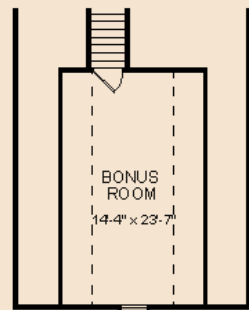

# The Redbud

2835 Total SQ FT  
2470 SQ FT 1st Floor  
365 SQ FT Bonus Room  
PLUS  
584 SQ FT Garage  
200 SQ FT Porch  
339 SQ FT Patio

3958 SQ FT GRAND TOTAL

FIRST FLOOR PLAN

OVER GARAGE

3 bedrooms  
3.5 bathrooms  
fireplace  
bonus room  
laundry room  
front porch  
patio  
garage  
open concept  
2835 sq ft/ 3958 sq ft