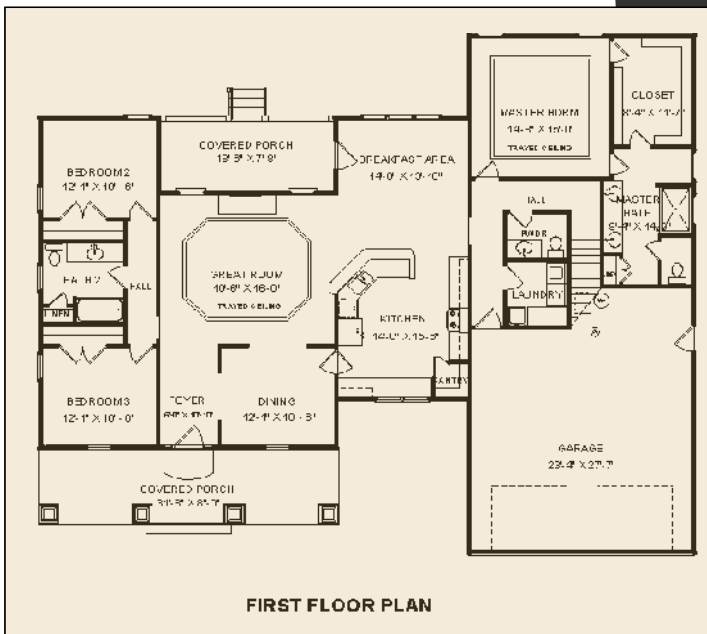

The Cyprus

2095 Total SQ FT
311 SQ FT Unfinished

2406 SQ FT
Total Living Space
633 SQ FT Garage

2728 SQ FT GRAND TOTAL

3 bedrooms
2.5 bathrooms
fireplace
laundry room
front porch
patio
garage
open concept
2728sq ft